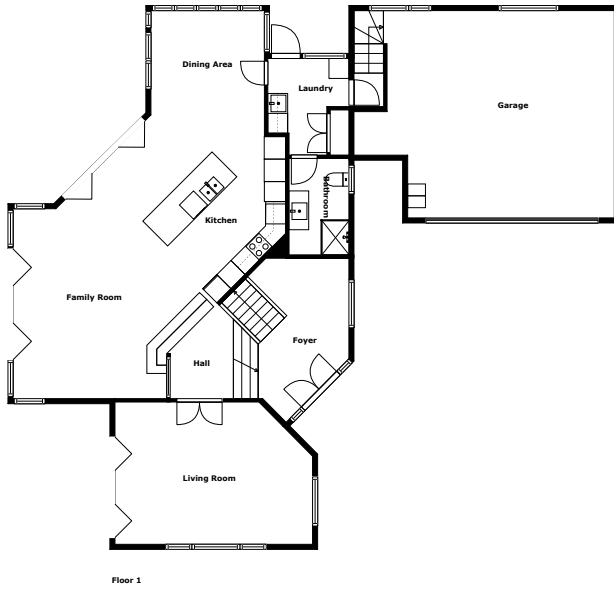

Home report

Wallace Place 17
Tauranga

Highlights

1 Kitchen

2 Living room

4 Bedroom

2 Bath

22 Doors

37 Windows

Nearby services Data source: Google Maps

St Andrews Drive -
Glenrowan Rise, 1.2 km

Countdown Greerton, 1.6
km

Godfrey Medical LTD and
BOP Environmental Health
Clinic, 1.5 km

Tauranga Adventist School,
0.9 km

Castle 91 Indian
Restaurant & Takeaway,
1.6 km

Vortac Nz Limited, 5.1 km

Floor plan

Measurements Are Deemed Highly Reliable, But Not Guaranteed Accurate.

Appendix 1: Data sheet

Bath - 2	Entry - 1	Entry - Foyer - 1
LivingRoom - 2	LivingRoom - Family - 1	Hall - 3
Kitchen - 1	Dining - 1	Dining - Open - 1
Utility - 1	Utility - Laundry - 1	Garage - 1
Bedroom - 4	Bedroom - Master - 1	Closet - 1
Closet - WalkIn - 1		