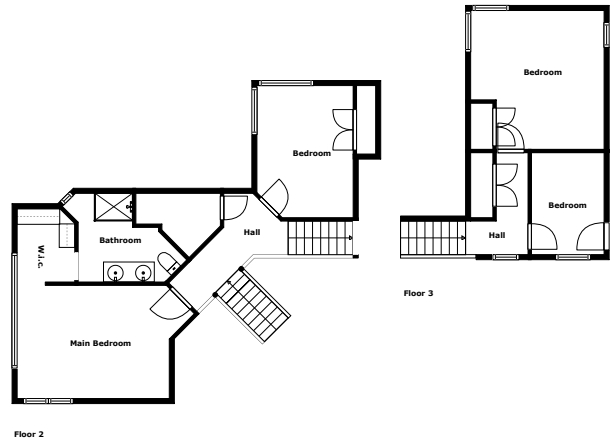

Home report

Wallace Place 17
Tauranga

Highlights

1 Kitchen

2 Living room

4 Bedroom

2 Bath

22 Doors

37 Windows

Nearby services Data source: Google Maps

St Andrews Drive -
Glenrowan Rise, 1.2 km

Countdown Greerton, 1.6
km

Godfrey Medical LTD and
BOP Environmental Health
Clinic, 1.5 km

Tauranga Adventist School,
0.9 km

Castle 91 Indian
Restaurant & Takeaway,
1.6 km

Vortac Nz Limited, 5.1 km

Floor plan

Measurements Are Deemed Highly Reliable, But Not Guaranteed Accurate.

Appendix 1: Data sheet

Bath - 2	Entry - 1	Entry - Foyer - 1
LivingRoom - 2	LivingRoom - Family - 1	Hall - 3
Kitchen - 1	Dining - 1	Dining - Open - 1
Utility - 1	Utility - Laundry - 1	Garage - 1
Bedroom - 4	Bedroom - Master - 1	Closet - 1
Closet - WalkIn - 1		