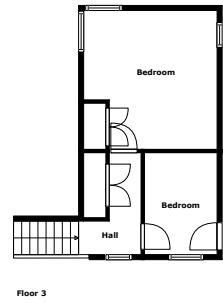

Home report

Wallace Place 17
Tauranga

Highlights

1 Kitchen

2 Living room

4 Bedroom

2 Bath

22 Doors

Castle 91 Indian
Restaurant & Takeaway,
1.6 km

Vortac Nz Limited, 5.1 km

Floor plan

Measurements Are Deemed Highly Reliable, But Not Guaranteed Accurate.

Appendix 1: Data sheet

Bath - 2	Entry - 1	Entry - Foyer - 1
LivingRoom - 2	LivingRoom - Family - 1	Hall - 3
Kitchen - 1	Dining - 1	Dining - Open - 1
Utility - 1	Utility - Laundry - 1	Garage - 1
Bedroom - 4	Bedroom - Master - 1	Closet - 1
Closet - WalkIn - 1		